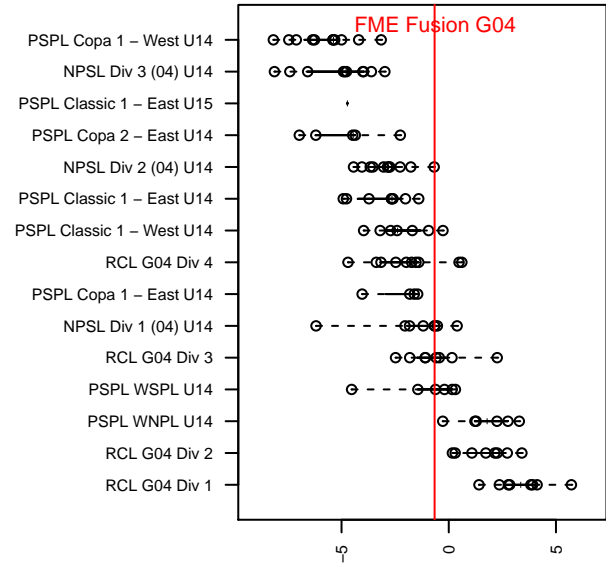

FME Fusion G04

Fife Milton Edgewood
 Fife, WA
 G04 total strength=1289
 attack=3.57 defense=8.28
 fall league = NPSL Div 1 (04) U14

alt names used:
 FME Fusion
 FME FUSION
 FME Fusion G04
 FME Fusion G04 – Poplawski

Venues played:
 2017 RVS Classic GU14
 2017 River Jam Copa U14
 2017 NPSL Division 1 (04) U14
 2017 Founders Cup G04 Div A

FME Fusion G04
 Dots are actual minus expected GF (blue circles) and GA (red triangles).
 Blue line is smoothed change in attack strength. Red is smoothed change in defense strength.

**attack and defense variance (black dot)
relative to other teams
and top 10 in region**

**attack and defense rating
relative to others at age
and all opponents in last 13 months**

Performance relative to 13 month average