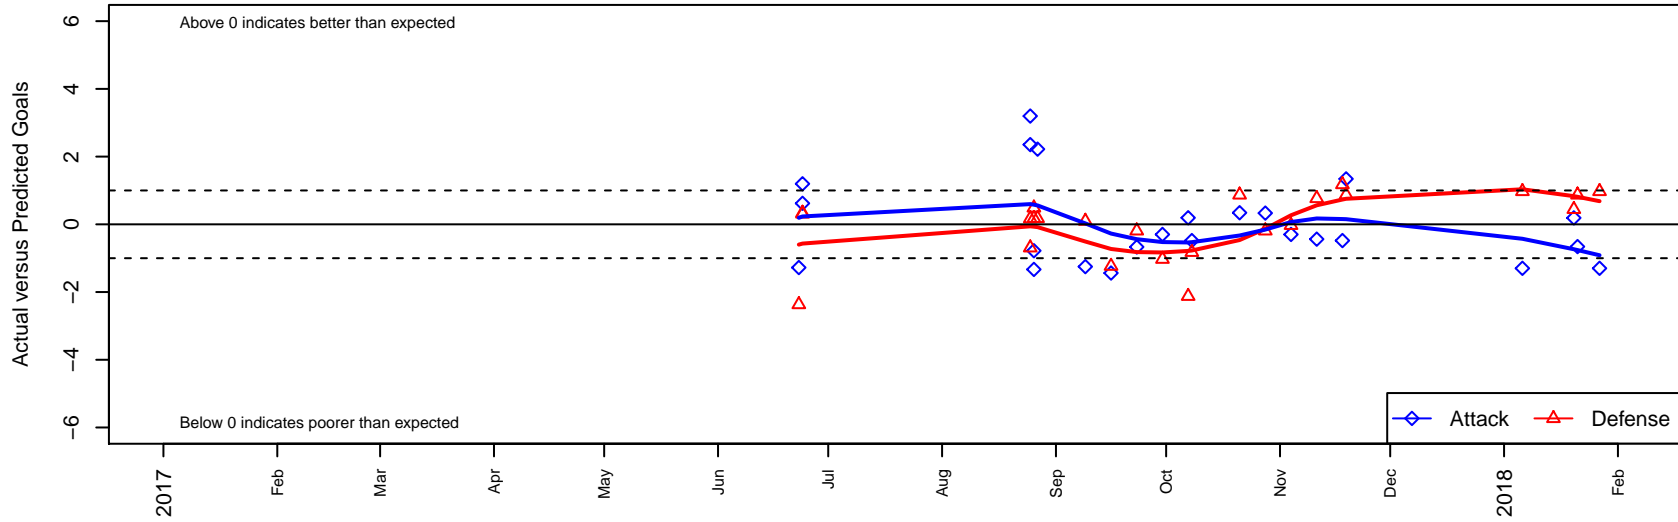

FME Fusion G04

Fife Milton Edgewood
 Fife, WA
 G04 total strength=1289
 attack=3.57 defense=8.28
 fall league = NPSL Div 1 (04) U14

alt names used:
 FME Fusion
 FME FUSION
 FME Fusion G04
 FME Fusion G04 – Poplawski

Venues played:
 2017 RVS Classic GU14
 2017 River Jam Copa U14
 2017 NPSL Division 1 (04) U14
 2017 Founders Cup G04 Div A

FME Fusion G04
 Dots are actual minus expected GF (blue circles) and GA (red triangles).
 Blue line is smoothed change in attack strength. Red is smoothed change in defense strength.

**attack and defense variance (black dot)
relative to other teams
and top 10 in region**

**attack and defense rating
relative to others at age
and all opponents in last 13 months**

Performance relative to 13 month average