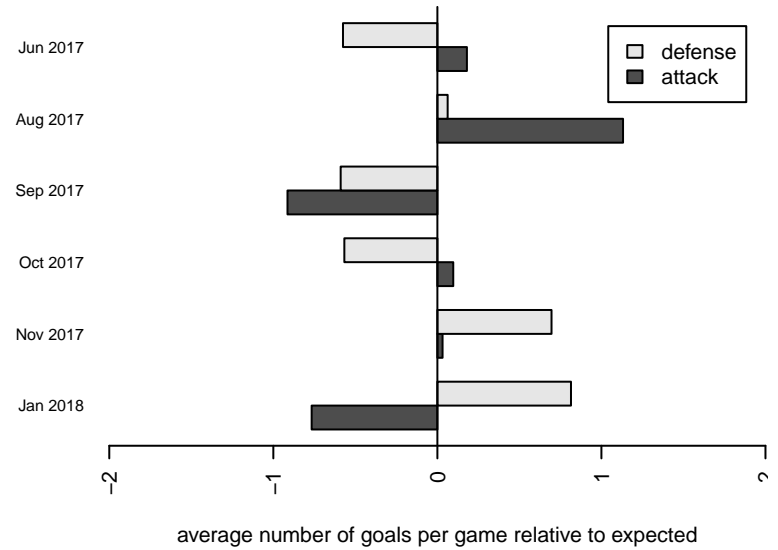

Performance relative to 13 month average