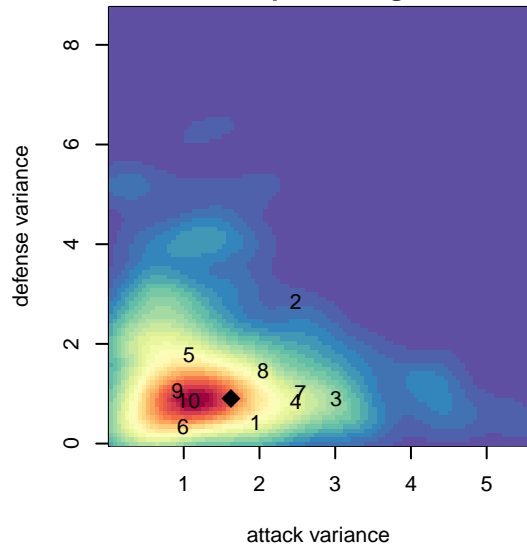

FME Fusion G04

Fife Milton Edgewood
 Fife, WA
 G04 total strength=1289
 attack=3.57 defense=8.28
 fall league = NPSL Div 1 (04) U14

alt names used:
 FME Fusion
 FME FUSION
 FME Fusion G04
 FME Fusion G04 – Poplawski

Venues played:
 2017 RVS Classic GU14
 2017 River Jam Copa U14
 2017 NPSL Division 1 (04) U14
 2017 Founders Cup G04 Div A

FME Fusion G04
 Dots are actual minus expected GF (blue circles) and GA (red triangles).
 Blue line is smoothed change in attack strength. Red is smoothed change in defense strength.

**attack and defense variance (black dot)
relative to other teams
and top 10 in region**

**attack and defense rating
relative to others at age
and all opponents in last 13 months**

Performance relative to 13 month average